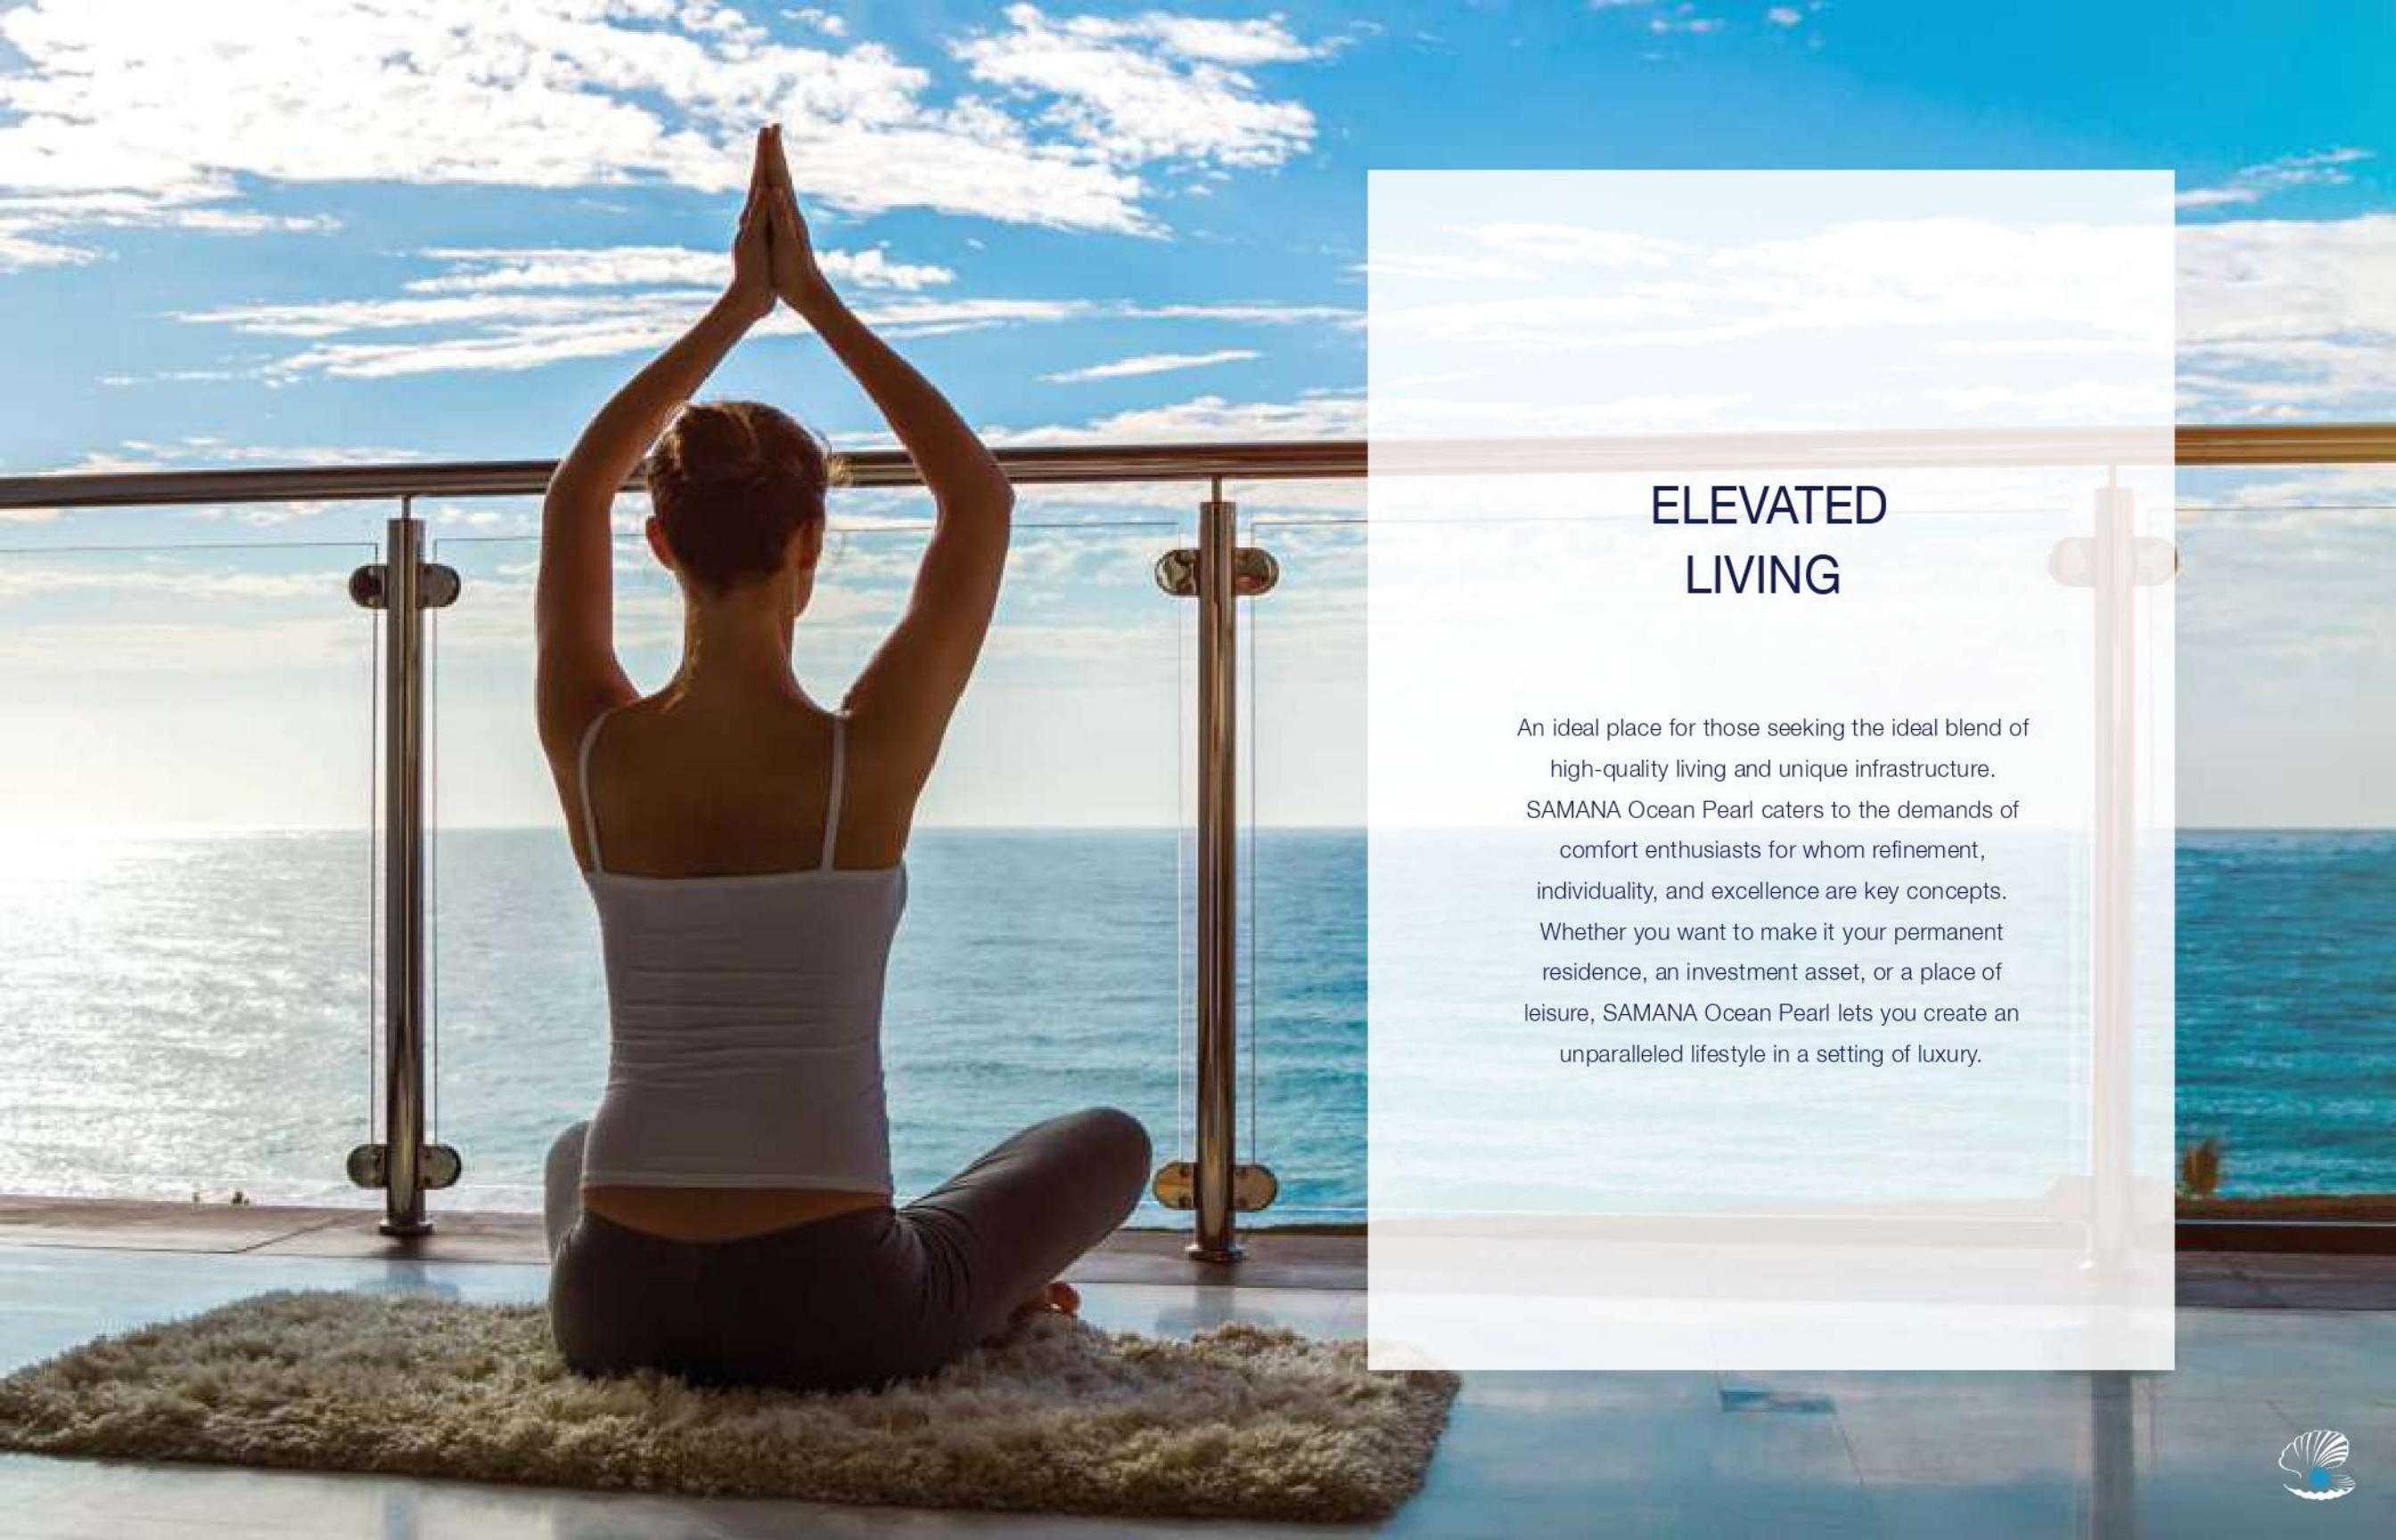

ELEVATED LIVING

An ideal place for those seeking the ideal blend of high-quality living and unique infrastructure. SAMANA Ocean Pearl caters to the demands of comfort enthusiasts for whom refinement, individuality, and excellence are key concepts. Whether you want to make it your permanent residence, an investment asset, or a place of leisure, SAMANA Ocean Pearl lets you create an unparalleled lifestyle in a setting of luxury.