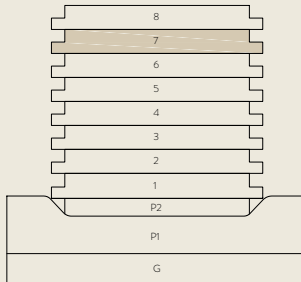

FLOOR P2

ELEVATION

CORAL ISLE

RESIDENCES

○ **1BHK** 826.02 - 1086.29 Sq.ft

● **2BHK** 1149.80 - 1791.87 Sq.ft

FLOOR 1, 3 & 5

ELEVATION

CORAL ISLE

RESIDENCES

○ **1BHK** 826.02 - 1086.29 Sq.ft

● **2BHK** 1149.80 - 1791.87 Sq.ft

FLOOR 2, 4 & 6

ELEVATION

CORAL ISLE

RESIDENCES

- **1BHK** 826.02 - 1086.29 Sq.ft
- **2BHK** 1149.80 - 1791.87 Sq.ft
- **3BHK** 1823.19 - 1964.41 Sq.ft

FLOOR 7

ELEVATION

CORAL ISLE

RESIDENCES

● **2BHK** 1149.80 - 1791.87 Sq.ft

● **3BHK** 1823.19 - 1964.41 Sq.ft