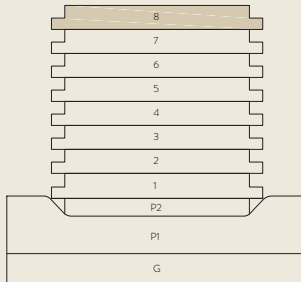

CORAL ISLE

RESIDENCES

● **2BHK** 1149.80 - 1791.87 Sq.ft

● **3BHK** 1823.19 - 1964.41 Sq.ft

FLOOR 8

ELEVATION