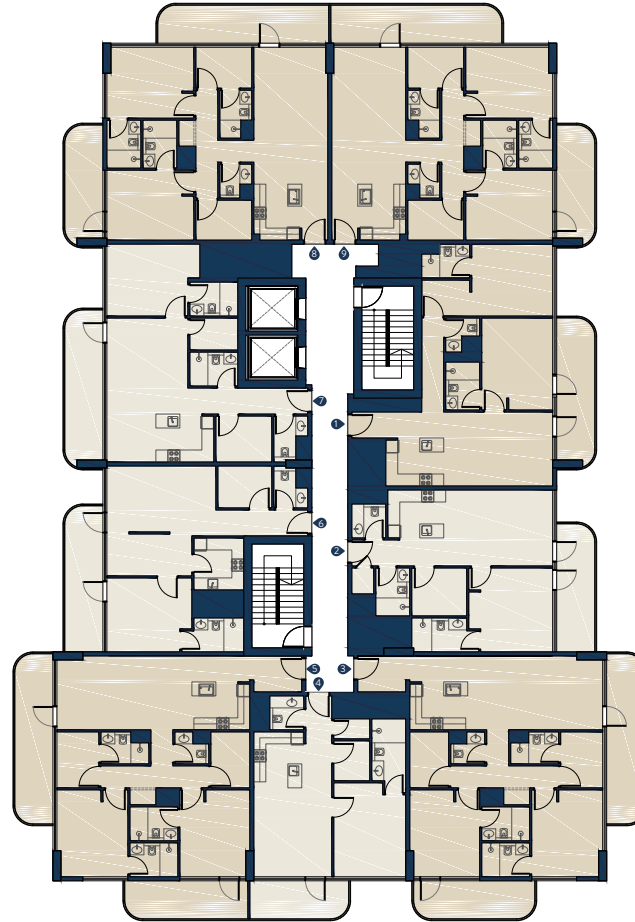

FLOOR P2

ELEVATION

CORAL ISLE

RESIDENCES

○ **1BHK** 826.02 - 1086.29 Sq.ft

● **2BHK** 1149.80 - 1791.87 Sq.ft

FLOOR 1, 3 & 5

ELEVATION

CORAL ISLE

RESIDENCES

○ **1BHK** 826.02 - 1086.29 Sq.ft

● **2BHK** 1149.80 - 1791.87 Sq.ft

FLOOR 2, 4 & 6

ELEVATION

CORAL ISLE

RESIDENCES

- **1BHK** 826.02 - 1086.29 Sq.ft
- **2BHK** 1149.80 - 1791.87 Sq.ft
- **3BHK** 1823.19 - 1964.41 Sq.ft

FLOOR 7

ELEVATION

CORAL ISLE

RESIDENCES

● **2BHK** 1149.80 - 1791.87 Sq.ft

● **3BHK** 1823.19 - 1964.41 Sq.ft