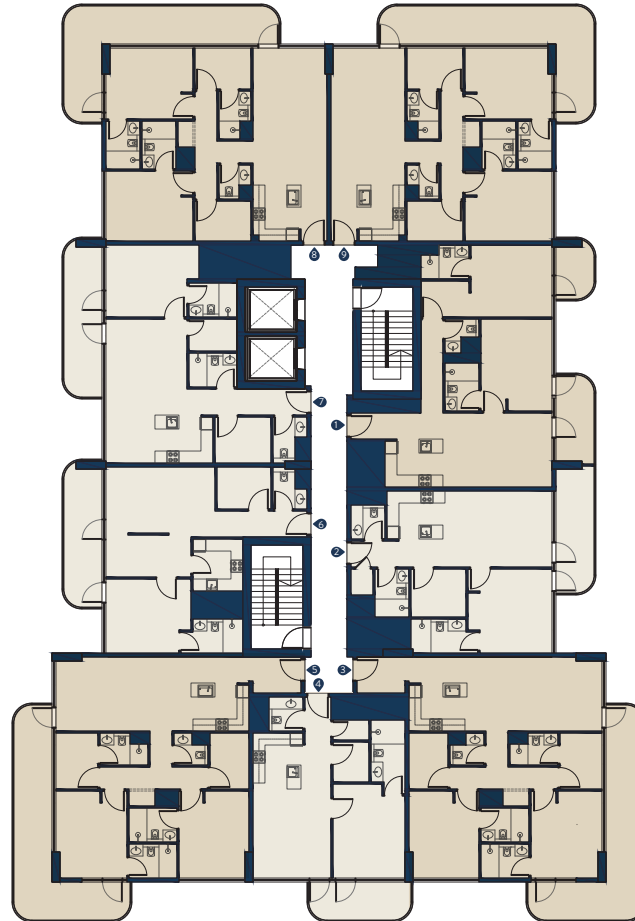

FLOOR P2

ELEVATION

CORAL ISLE

RESIDENCES

○ **1BHK** 826.02 - 1086.29 Sq.ft

● **2BHK** 1149.80 - 1791.87 Sq.ft

FLOOR 1, 3 & 5

ELEVATION

CORAL ISLE

RESIDENCES

○ **1BHK** 826.02 - 1086.29 Sq.ft

● **2BHK** 1149.80 - 1791.87 Sq.ft

FLOOR 2, 4 & 6

ELEVATION

CORAL ISLE

RESIDENCES