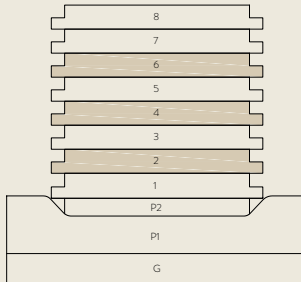

FLOOR P2

ELEVATION

CORAL ISLE

RESIDENCES

○ **1BHK** 826.02 - 1086.29 Sq.ft

● **2BHK** 1149.80 - 1791.87 Sq.ft

FLOOR 1, 3 & 5

ELEVATION

CORAL ISLE

RESIDENCES

○ **1BHK** 826.02 - 1086.29 Sq.ft

● **2BHK** 1149.80 - 1791.87 Sq.ft

FLOOR 2, 4 & 6

ELEVATION

CORAL ISLE

RESIDENCES