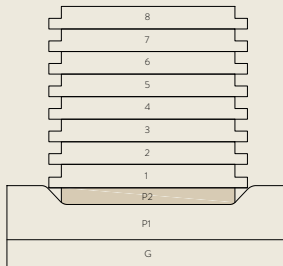

CORAL ISLE

RESIDENCES

- | | | | |
|----|----------------------------|----|--------------------|
| 1 | Golf Simulator & Mini Golf | 12 | Open Pool Bar |
| 2 | Open Theater | 13 | Kids Pool |
| 3 | Multipurpose Area | 14 | Table Tennis |
| 4 | Barbecue Area | 15 | Billiards |
| 5 | Cabana | 16 | Gym |
| 6 | Outdoor Kids Play Area | 17 | Swimming Pool Deck |
| 7 | Suana | 18 | Aqua Gym |
| 8 | Steam | 19 | Chilled Pool |
| 9 | Spa | 20 | Jacuzzi |
| 10 | Jogging Track | 21 | Adults Pool |
| 11 | Calisthenics Gym | 22 | Sunbeds |

FLOOR P2

ELEVATION

CORAL ISLE

RESIDENCES

○ **1BHK** 826.02 - 1086.29 Sq.ft

● **2BHK** 1149.80 - 1791.87 Sq.ft

FLOOR 1, 3 & 5

ELEVATION

CORAL ISLE

RESIDENCES

○ **1BHK** 826.02 - 1086.29 Sq.ft

● **2BHK** 1149.80 - 1791.87 Sq.ft

FLOOR 2, 4 & 6

ELEVATION

CORAL ISLE

RESIDENCES