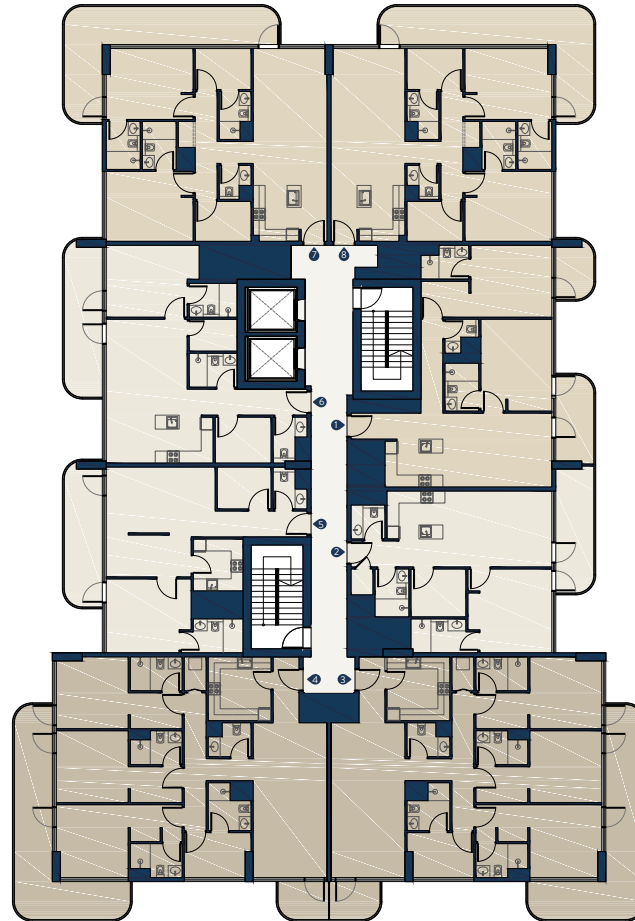

FLOOR P2

ELEVATION

CORAL ISLE

RESIDENCES

○ **1BHK** 826.02 - 1086.29 Sq.ft

● **2BHK** 1149.80 - 1791.87 Sq.ft

FLOOR 1, 3 & 5

ELEVATION

CORAL ISLE

RESIDENCES

○ **1BHK** 826.02 - 1086.29 Sq.ft

● **2BHK** 1149.80 - 1791.87 Sq.ft

FLOOR 2, 4 & 6

ELEVATION

CORAL ISLE

RESIDENCES

- **1BHK** 826.02 - 1086.29 Sq.ft
- **2BHK** 1149.80 - 1791.87 Sq.ft
- **3BHK** 1823.19 - 1964.41 Sq.ft

FLOOR 7

ELEVATION

CORAL ISLE

RESIDENCES

● **2BHK** 1149.80 - 1791.87 Sq.ft

● **3BHK** 1823.19 - 1964.41 Sq.ft