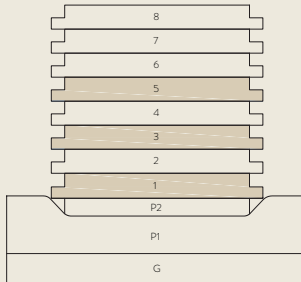

FLOOR P2

ELEVATION

CORAL ISLE

RESIDENCES

○ **1BHK** 826.02 - 1086.29 Sq.ft

● **2BHK** 1149.80 - 1791.87 Sq.ft

FLOOR 1, 3 & 5

ELEVATION

CORAL ISLE

RESIDENCES

○ **1BHK** 826.02 - 1086.29 Sq.ft

● **2BHK** 1149.80 - 1791.87 Sq.ft

FLOOR 2, 4 & 6

ELEVATION

CORAL ISLE

RESIDENCES