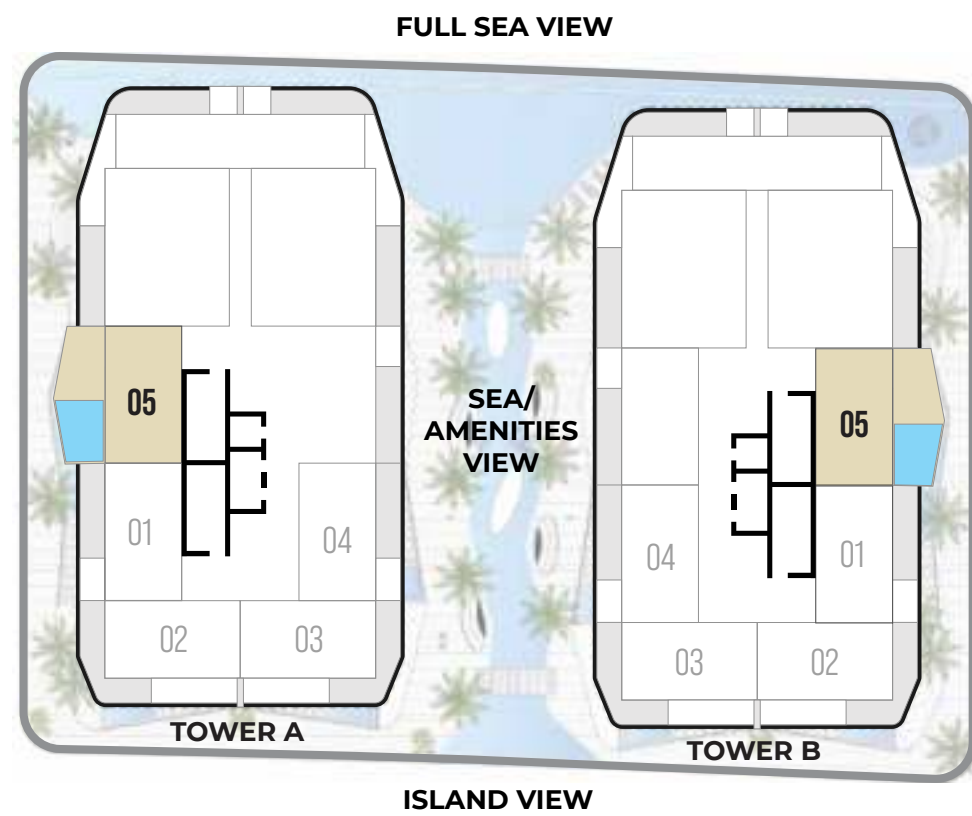

FLOORS 3,5,7

AREA 823 SQFT

1 BEDROOM

TYPE-1 WITH JACUZZI

FLOOR 1

AREA 917 SQFT

1 BEDROOM

TYPE-2A WITH JACUZZI

FLOOR 1

AREA 941 SQFT

1 BEDROOM

TYPE-2B WITH JACUZZI

FLOOR 1

AREA 962 SQFT

1 BEDROOM

TYPE 3 WITH JACUZZI

FLOORS 3,5,7

AREA 1915 SQFT

3 BEDROOM DUPLEX

DUPLEX 03

PODIUM

TOTAL AREA 2531 SQFT

GROUND FLOOR

FIRST FLOOR