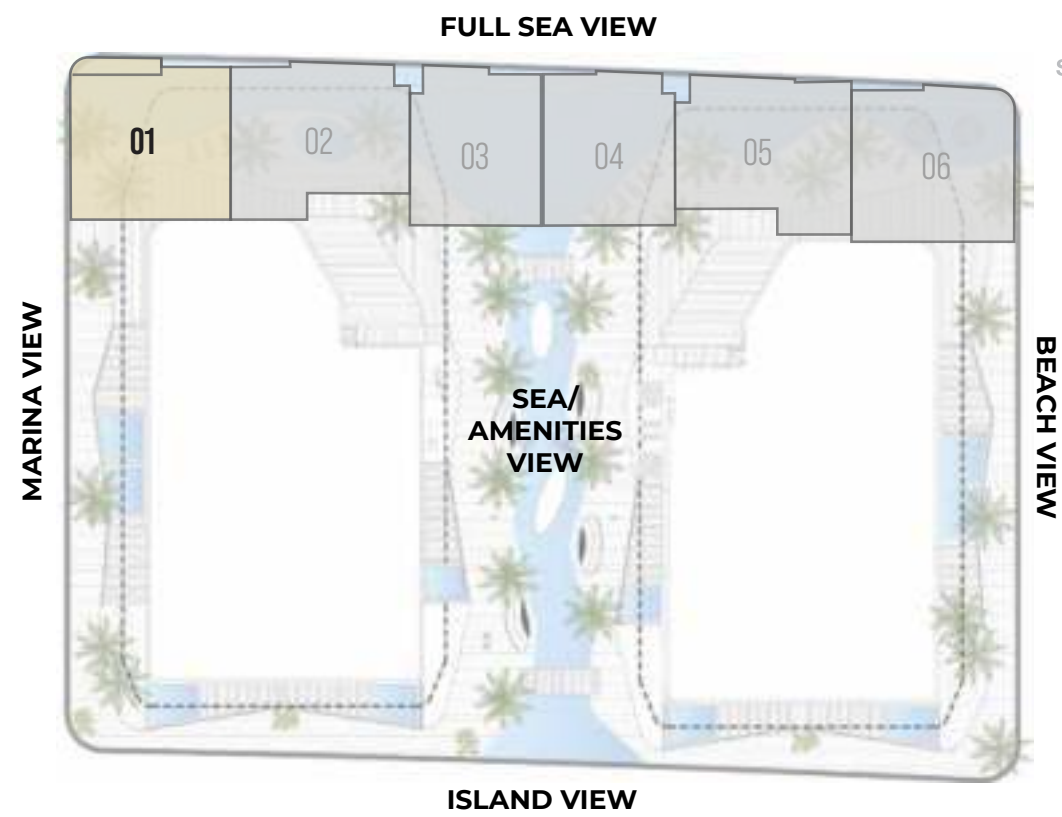

PODIUM

TOTAL AREA 3276 SQFT

GROUND FLOOR

FIRST FLOOR

4 BEDROOM DUPLEX

DUPLEX 02

PODIUM

TOTAL AREA 3242 SQFT