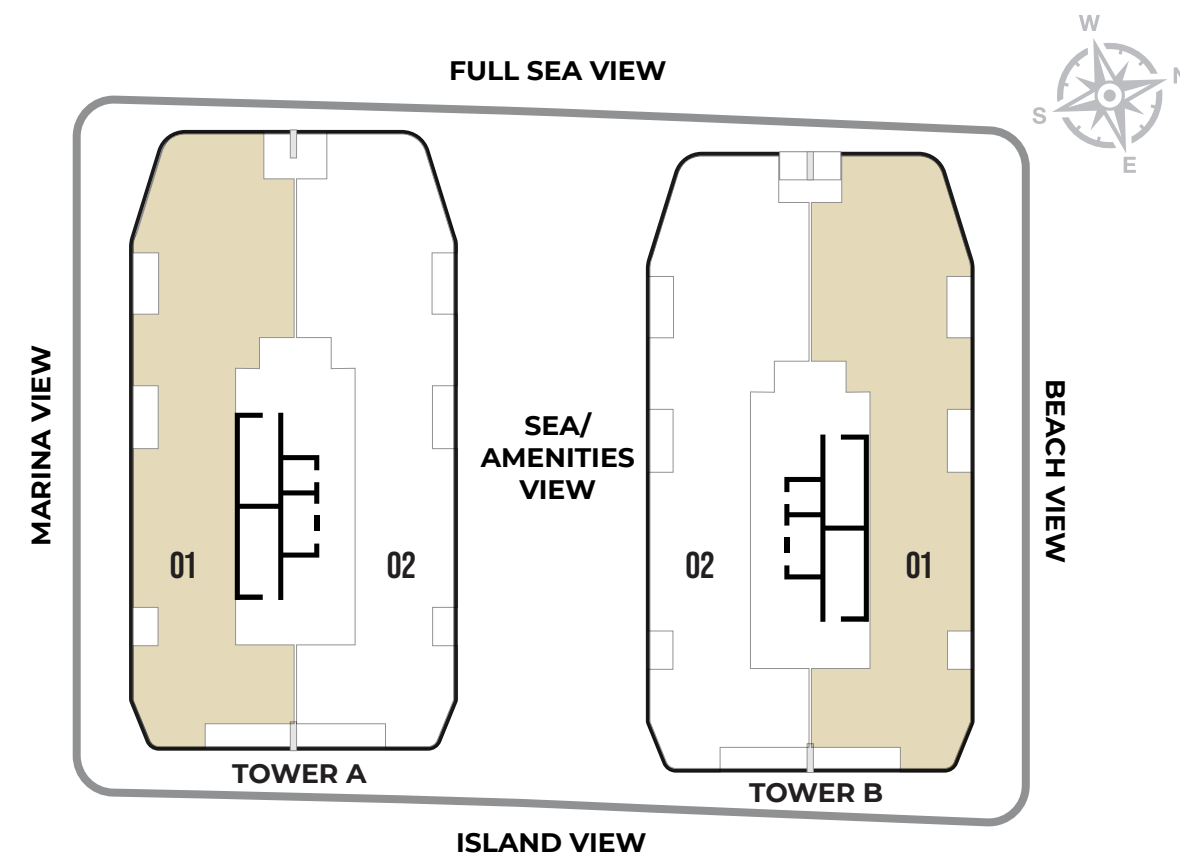

4 BEDROOM PENTHOUSE

PENTHOUSE 01

FLOOR 8

TOTAL AREA 4591 SQFT