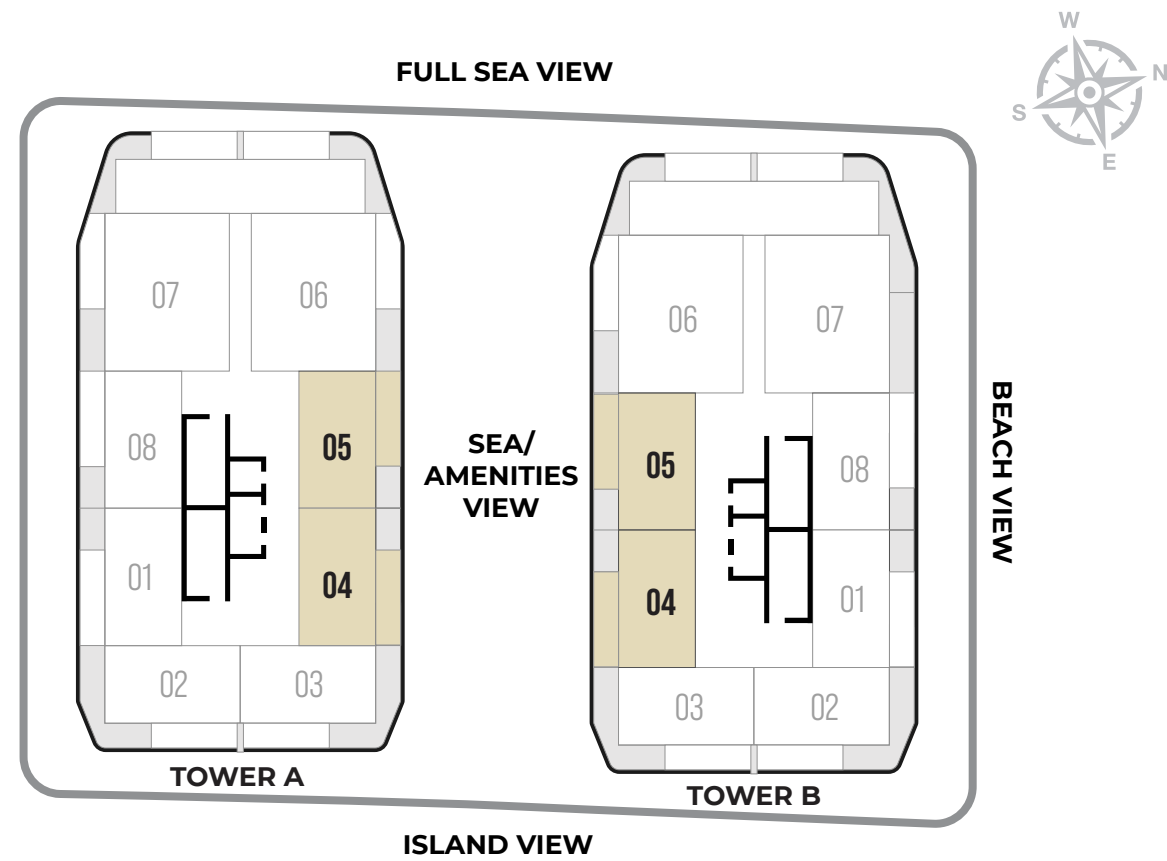

Floor plans

BY TRÉPPAN LIVING

1 BEDROOM

TYPE-1A

FLOORS 2,4,6

AREA 842 SQFT

1 BEDROOM

TYPE-1B

FLOORS 3,5,7

AREA 840 SQFT

1 BEDROOM

TYPE-2A

FLOORS 2,4,6

AREA 848 SQFT

1 BEDROOM

TYPE-2B

PODIUM

TOTAL AREA 3276 SQFT

GROUND FLOOR

FIRST FLOOR

4 BEDROOM DUPLEX

DUPLEX 02

PODIUM

TOTAL AREA 3242 SQFT

GROUND FLOOR

FIRST FLOOR

4 BEDROOM DUPLEX

DUPLEX 06

PODIUM

TOTAL AREA 3200 SQFT

GROUND FLOOR

FIRST FLOOR