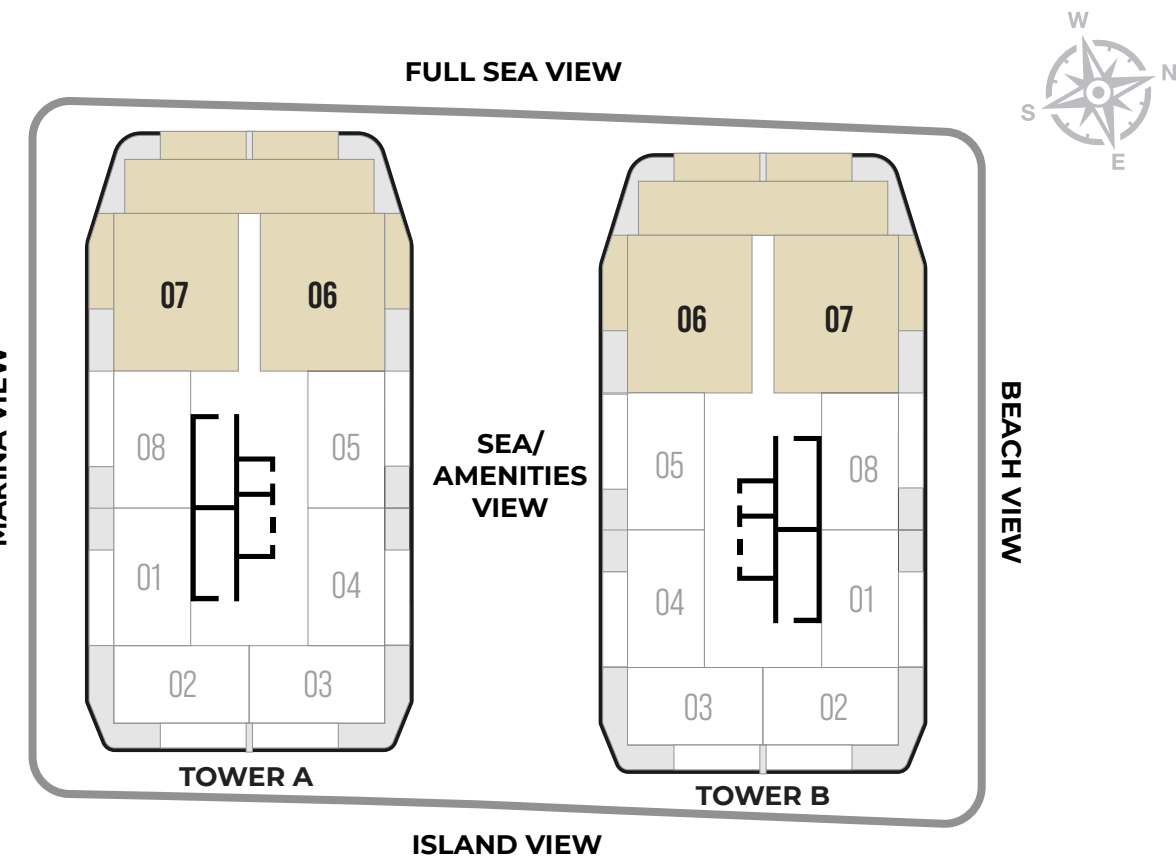

FLOOR 1

AREA 859 SQFT

3 BEDROOM

TYPE - A

FLOORS 2,4,6

AREA 1785 SQFT

3 BEDROOM

TYPE - B

FLOORS 3,5,7

AREA 1915 SQFT

3 BEDROOM DUPLEX

DUPLEX 03

PODIUM

TOTAL AREA 2531 SQFT

GROUND FLOOR

FIRST FLOOR