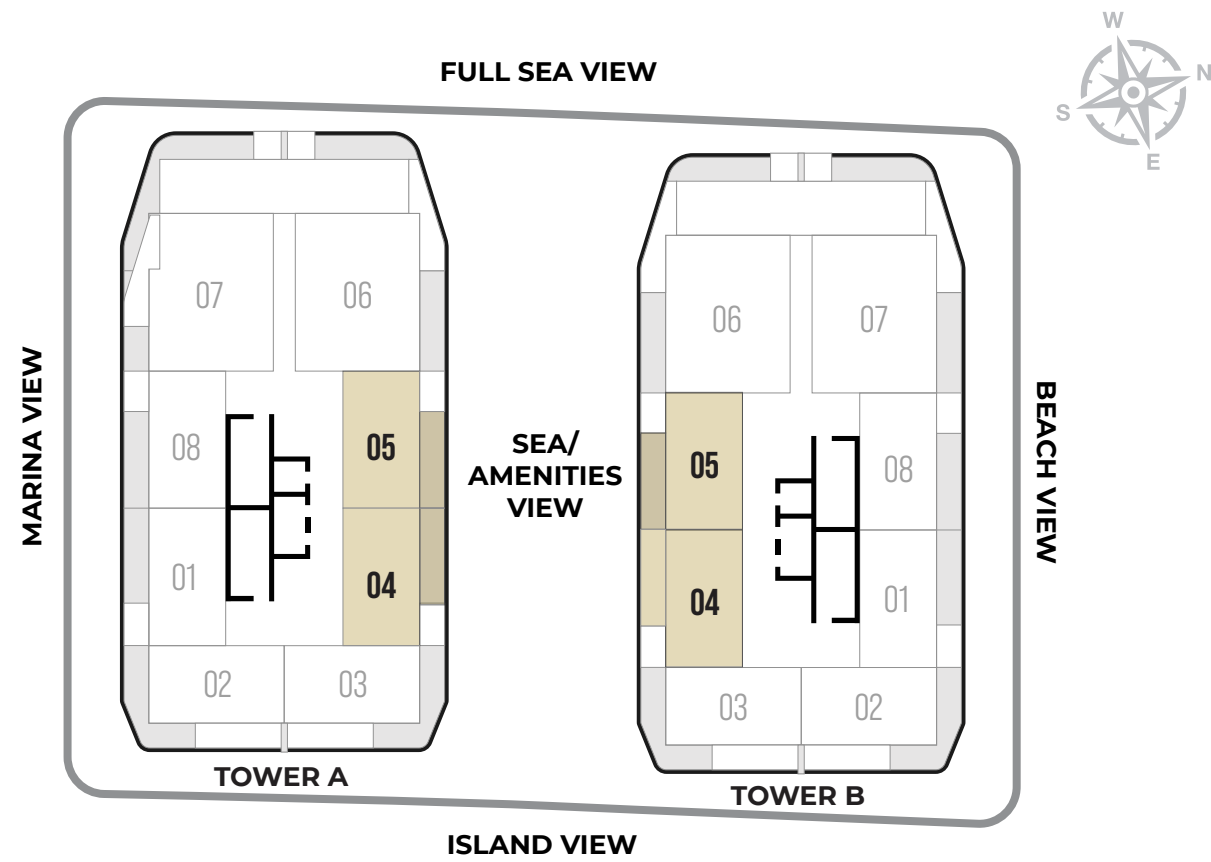

Floor plans

BY TRÉPPAN LIVING

1 BEDROOM

TYPE-1A

FLOORS 2,4,6

AREA 842 SQFT

1 BEDROOM

TYPE-1B

FLOORS 3,5,7

AREA 840 SQFT

1 BEDROOM

TYPE-2A

FLOORS 2,4,6

AREA 848 SQFT

1 BEDROOM

TYPE-2B

PODIUM

TOTAL AREA 3276 SQFT

GROUND FLOOR

FIRST FLOOR

4 BEDROOM DUPLEX

DUPLEX 02

PODIUM

TOTAL AREA 3242 SQFT

GROUND FLOOR

FIRST FLOOR

4 BEDROOM DUPLEX

DUPLEX 06

PODIUM

TOTAL AREA 3200 SQFT

GROUND FLOOR

FIRST FLOOR