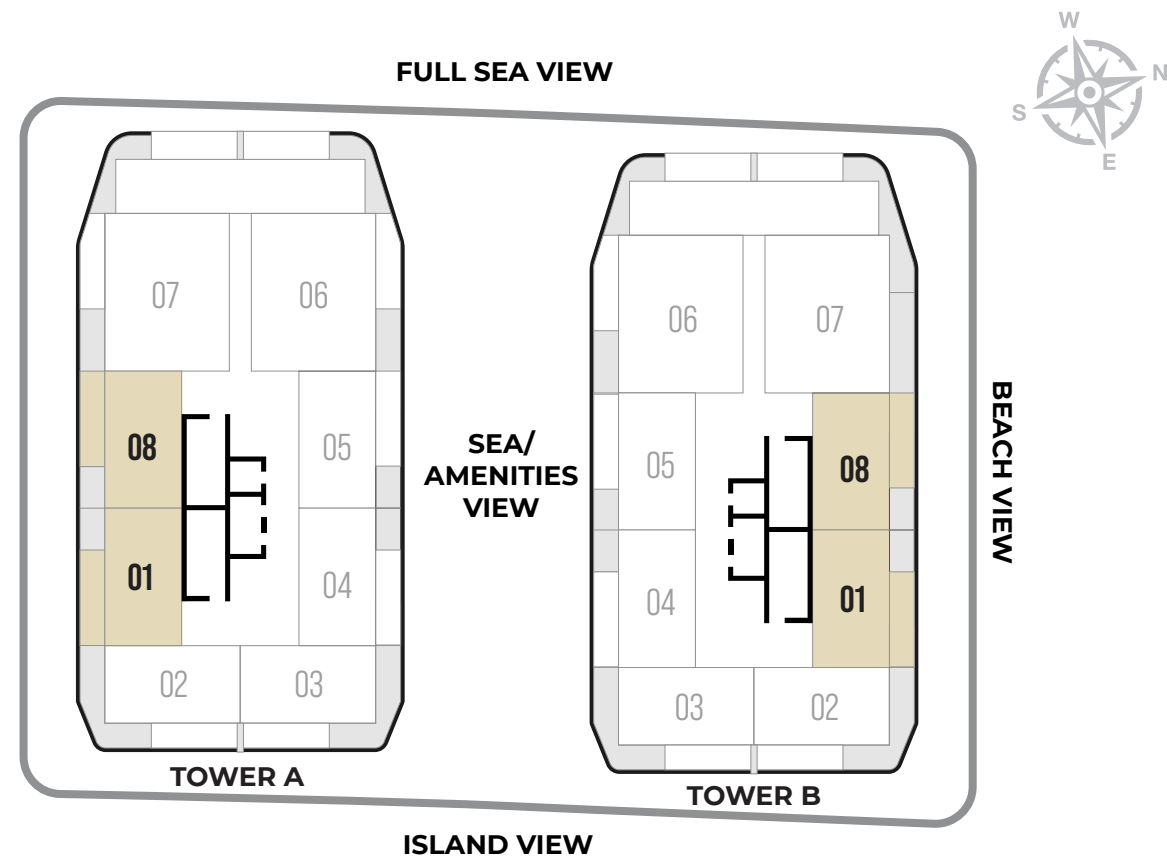

FLOORS 3,5,7

AREA 840 SQFT

1 BEDROOM

TYPE-2A

FLOORS 2,4,6

AREA 848 SQFT

1 BEDROOM

TYPE-2B

FLOORS 3,5,7

AREA 846 SQFT

1 BEDROOM

TYPE-3A

FLOORS 2,4,6

AREA 883 SQFT

1 BEDROOM

TYPE-3B

PODIUM

TOTAL AREA 3276 SQFT

GROUND FLOOR

FIRST FLOOR

4 BEDROOM DUPLEX

DUPLEX 02

PODIUM

TOTAL AREA 3242 SQFT

GROUND FLOOR

FIRST FLOOR

4 BEDROOM DUPLEX

DUPLEX 06

PODIUM

TOTAL AREA 3200 SQFT

GROUND FLOOR

FIRST FLOOR