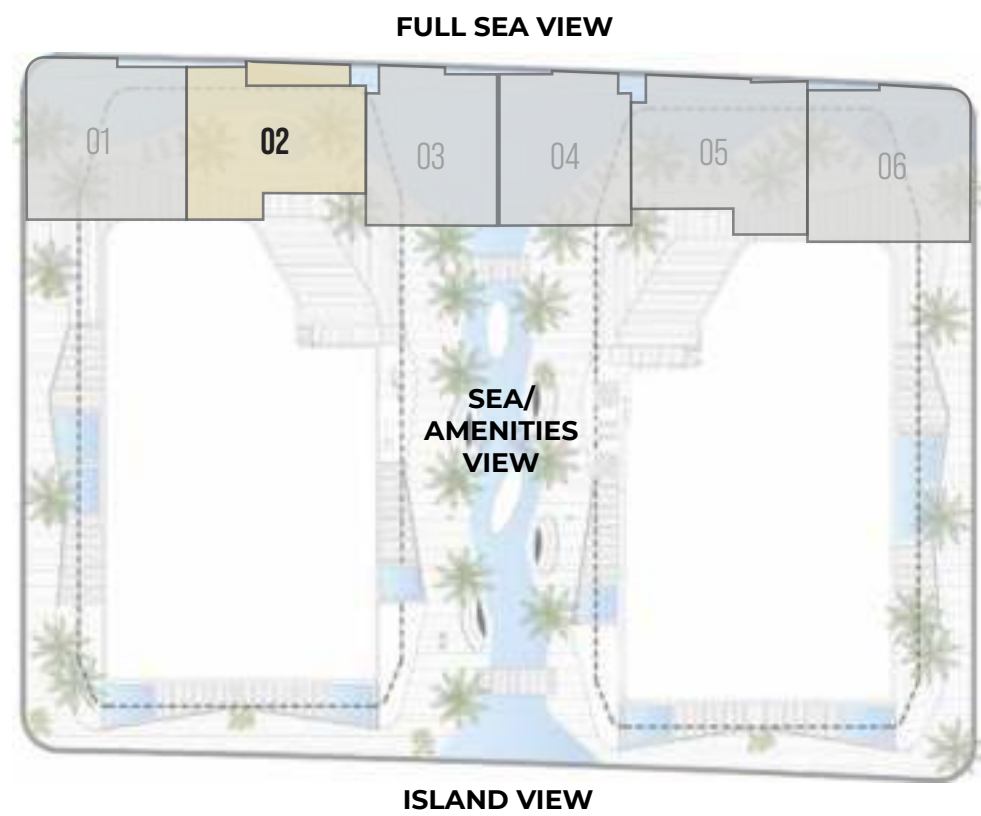

PODIUM

TOTAL AREA 3276 SQFT

GROUND FLOOR

FIRST FLOOR

4 BEDROOM DUPLEX

DUPLEX 02

PODIUM

TOTAL AREA 3242 SQFT