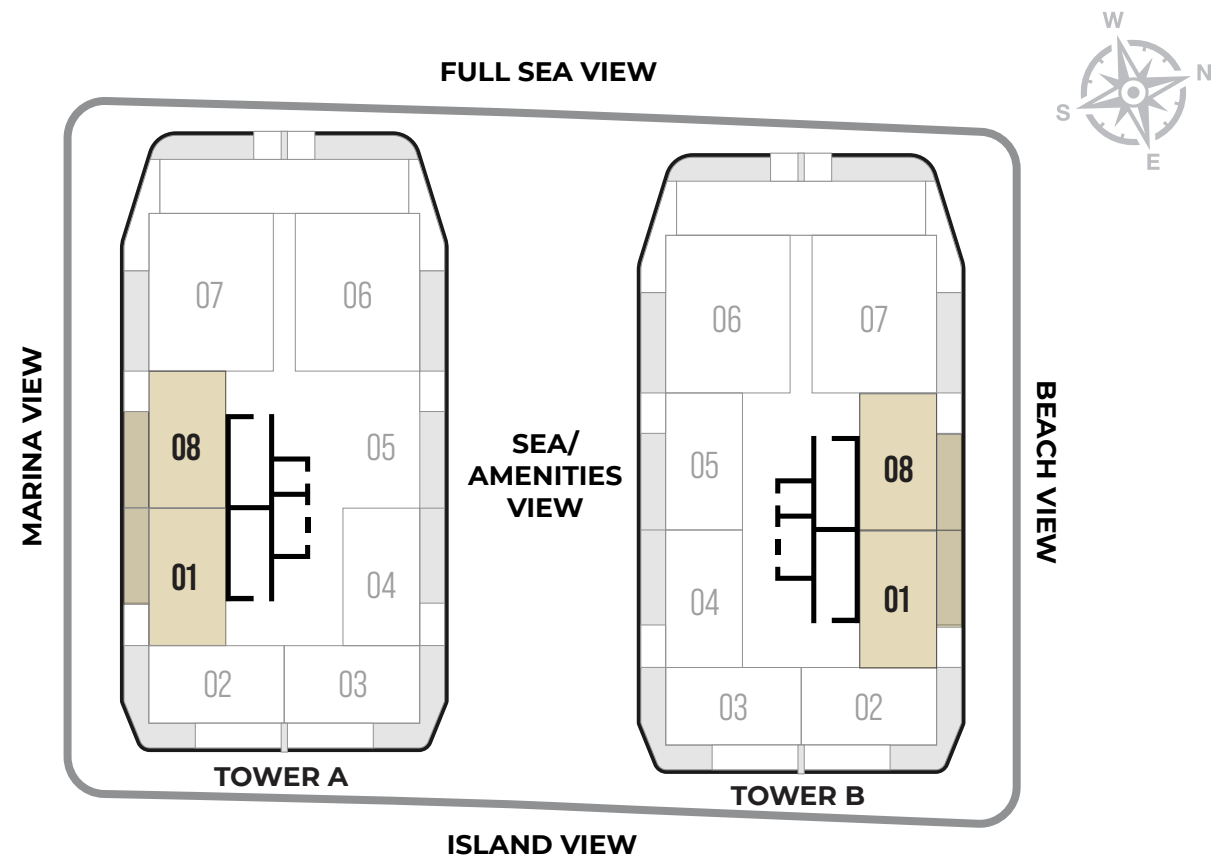

FLOORS 3,5,7

AREA 840 SQFT

1 BEDROOM

TYPE-2A

FLOORS 2,4,6

AREA 848 SQFT

1 BEDROOM

TYPE-2B

FLOORS 3,5,7

AREA 846 SQFT

1 BEDROOM

TYPE-3A

FLOORS 2,4,6

AREA 883 SQFT

1 BEDROOM

TYPE-3B

PODIUM

TOTAL AREA 3276 SQFT

GROUND FLOOR

FIRST FLOOR

4 BEDROOM DUPLEX

DUPLEX 02

PODIUM

TOTAL AREA 3242 SQFT

GROUND FLOOR

FIRST FLOOR

4 BEDROOM DUPLEX

DUPLEX 06

PODIUM

TOTAL AREA 3200 SQFT

GROUND FLOOR

FIRST FLOOR