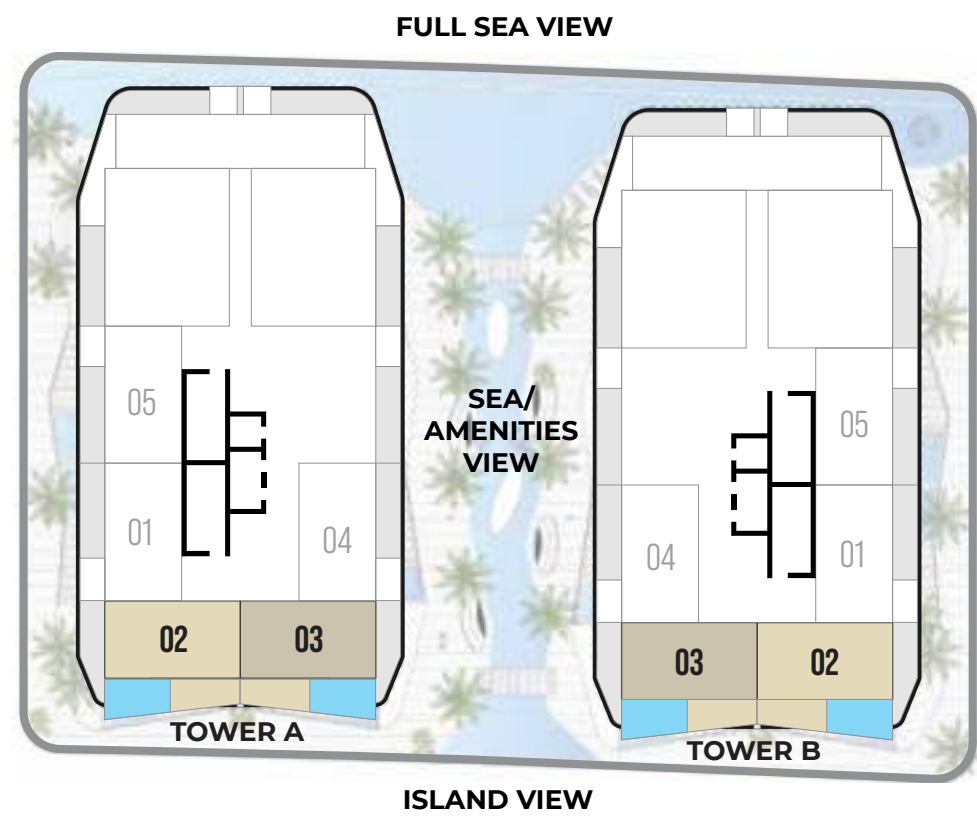

FLOOR 1

AREA 941 SQFT

1 BEDROOM

TYPE-2B WITH JACUZZI

FLOOR 1

AREA 962 SQFT

1 BEDROOM

TYPE 3 WITH JACUZZI

FLOOR 1

AREA 859 SQFT

3 BEDROOM

TYPE - A

FLOORS 2,4,6

AREA 1785 SQFT

3 BEDROOM

TYPE - B

FLOORS 3,5,7

AREA 1915 SQFT

3 BEDROOM DUPLEX

DUPLEX 03

PODIUM

TOTAL AREA 2531 SQFT

GROUND FLOOR

FIRST FLOOR