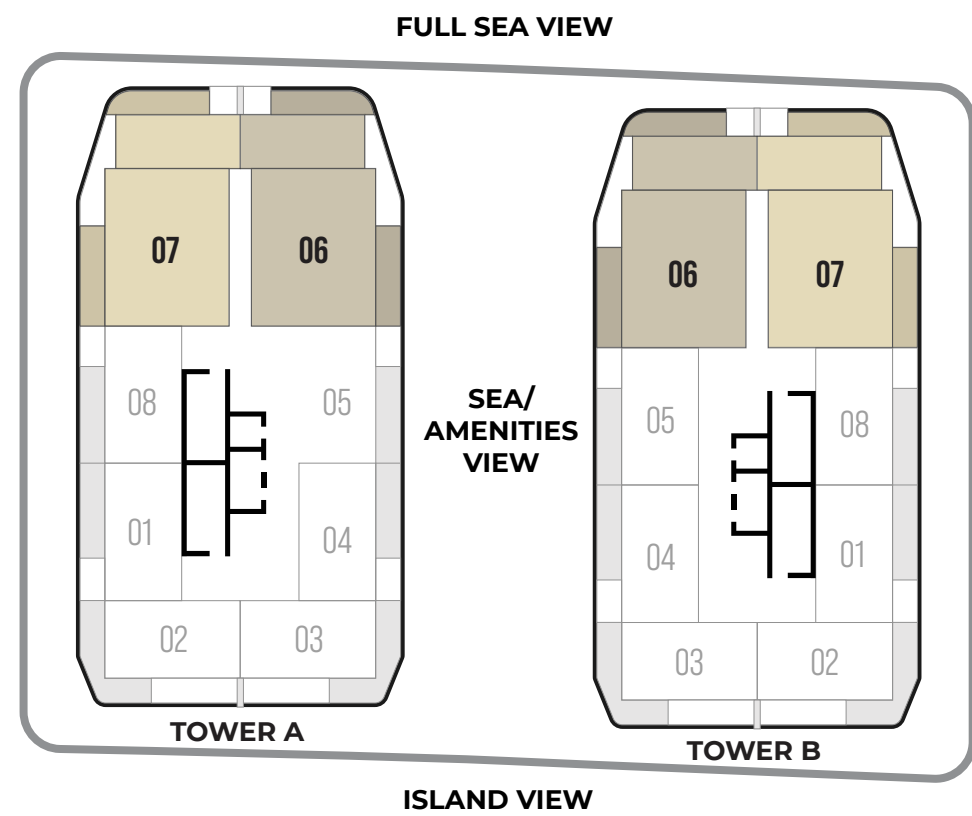

FLOOR 1

AREA 859 SQFT

3 BEDROOM

TYPE - A

FLOORS 2,4,6

AREA 1785 SQFT

3 BEDROOM

TYPE - B

FLOORS 3,5,7

AREA 1915 SQFT

3 BEDROOM DUPLEX

DUPLEX 03

PODIUM

TOTAL AREA 2531 SQFT

GROUND FLOOR

FIRST FLOOR